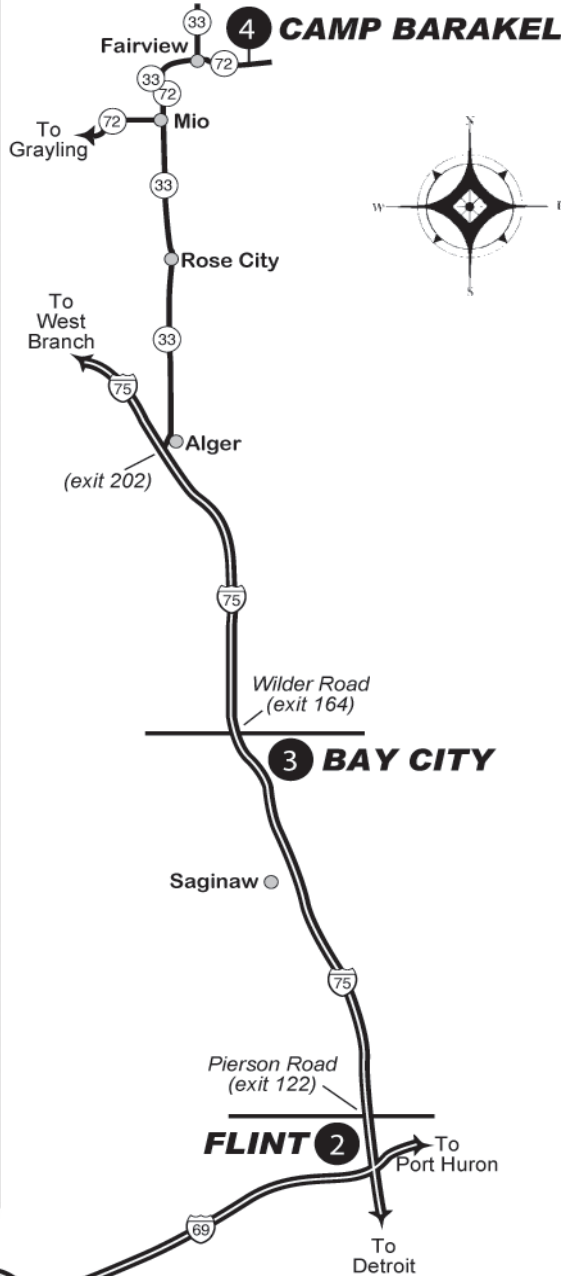

## 2 REST STOPS

**3 BAY CITY 12:00 PM**  
**Meijer's**  
- parking lot on south side of  
Wilder Rd. 1 mile east of I-75

**2 FLINT 10:30 AM**  
**Mayfair Bible Church**  
- parking lot on south side of  
Pierson Rd. 1 mile west of I-75

## REST STOP

**1 LANSING 8:30 AM**  
**South Church**  
- on west side of Snow Road  
(see detail map)

**TRIP NORTH (Lansing to Barakel)**  
on Tues, Aug. 17th

**TRIP SOUTH (Barakel to Lansing)**  
on Sat, Aug. 21st

## REST STOP

**3 BAY CITY 2:30 PM**  
**Meijer's**  
- parking lot on south side of  
Wilder Rd. 1 mile east of I-75

## REST STOP

**1 LANSING 5:30 PM**  
**South Church**  
- on west side of Snow Road  
(see detail map)