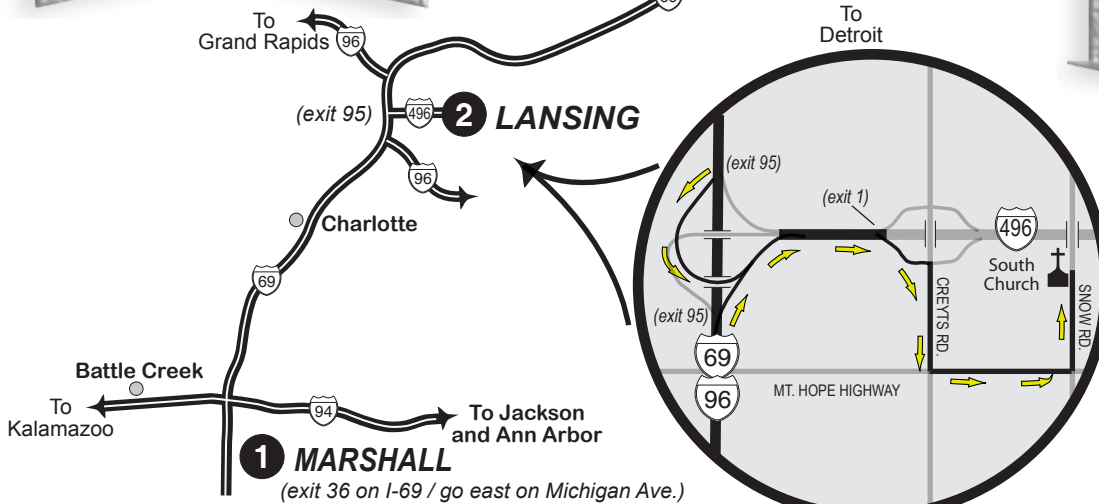

REST STOP

**3 FLINT 11:15 AM**  
**Mayfair Bible Church**  
- on south side of Pierson Rd.  
1 mile west of I-75

REST STOP

**2 LANSING 9:15 AM**  
**South Church**  
- on west side of Snow Road  
(see detail map)

REST STOP

**1 MARSHALL 8:15 AM**  
Depart **K-Mart** on Tuesday  
1 mile south of I-94 / I-69  
interchange (exit 36 on I-69)

**5 BARAKEL 8:30 AM**  
Depart  
Camp Barakel  
on Monday

REST STOP

**4 BAY CITY 10:30 AM**  
**Meijer's**  
- on south side of Wilder Rd.  
1 mile east of I-75

REST STOP

**3 FLINT 12:00 PM**  
**Mayfair Bible Church**  
- on south side of Pierson Rd.  
1 mile west of I-75

REST STOP

**2 LANSING 2:15 PM**  
**South Church**  
- on west side of Snow Road  
(see detail map)

**1 MARSHALL 3:30 PM**  
Arrive **K-Mart** on Monday  
1 mile south of I-94 / I-69  
interchange (exit 36 on I-69)

TO MARSHALL

Detailed directions are available at our website:  
[www.CampBarakel.org](http://www.CampBarakel.org)