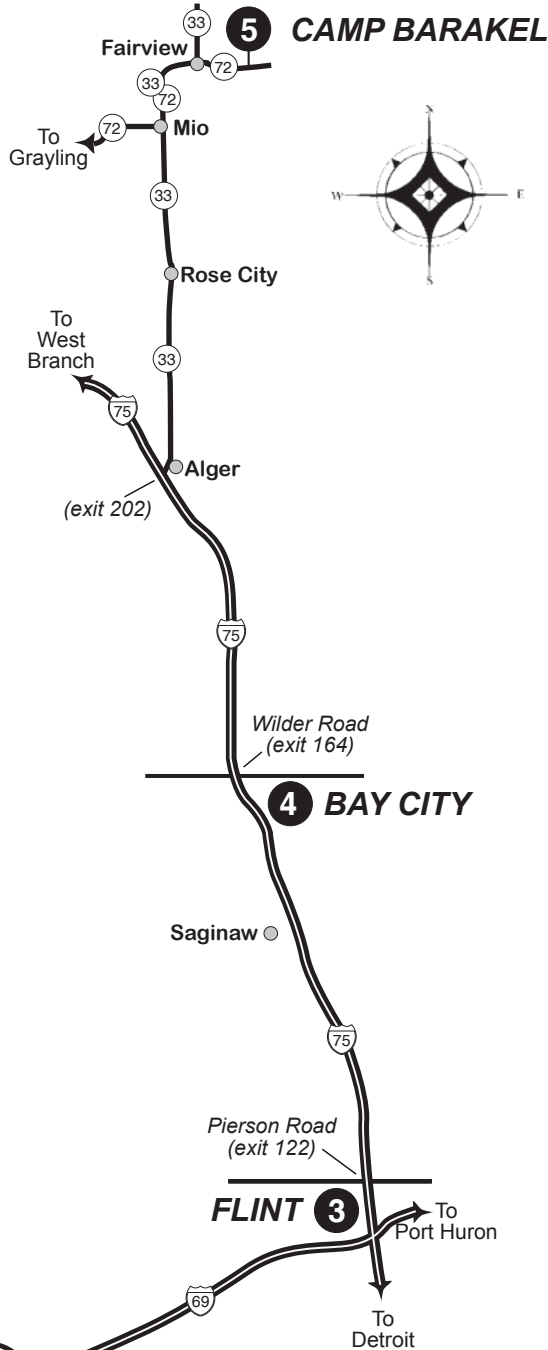

REST STOP

**3 FLINT 11:15 AM**  
**Mayfair Bible Church**  
- on south side of Pierson Rd.  
1 mile west of I-75

REST STOP

**2 LANSING 9:15 AM**  
**South Church**  
- on west side of Snow Road  
(see detail map)

REST STOP

**1 MARSHALL 8:15 AM**  
Depart **K-Mart** on Tuesday  
1 mile south of I-94 / I-69  
interchange (exit 36 on I-69)

**5 BARAKEL 8:30 AM**  
Depart  
Camp Barakel  
on Monday

REST STOP

**4 BAY CITY 10:30 AM**  
**Meijer's**  
- on south side of Wilder Rd.  
1 mile east of I-75

REST STOP

**3 FLINT 12:00 PM**  
**Mayfair Bible Church**  
- on south side of Pierson Rd.  
1 mile west of I-75

REST STOP

**2 LANSING 2:15 PM**  
**South Church**  
- on west side of Snow Road  
(see detail map)

**1 MARSHALL 3:30 PM**  
Arrive **K-Mart** on Monday  
1 mile south of I-94 / I-69  
interchange (exit 36 on I-69)

TO MARSHALL

Detailed directions are available at our website:  
[www.CampBarakel.org](http://www.CampBarakel.org)